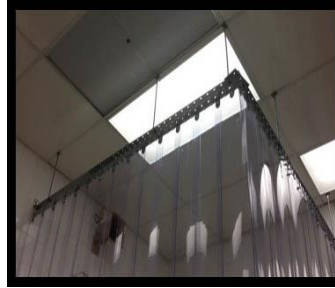

Traffic Curtains

PVC Rolls

"Shower style" Curtains

Impact Traffic Doors

## Traffic Curtains: **Made-to-measure in less than 48 hours**

Traffic Curtains have many industrial uses and several distinct advantages. They are heavy duty, transparent, flexible strip doors for interior or exterior openings, that ensure fast, easy and safe traffic flow on entry or exit. They also act as a barrier to outside conditions, resulting in substantial energy saving.

**UNIK**  
MOUNTING  
\* patents pending

Ex: 6" strips, 66% overlap

Ex: 8" strips, 50% overlap

M1- Wall Mounting

M2- Underneath Mounting

M3- Sliding Track Mounting

M4- 12" Projection Mounting

By courtesy: Sylvain Clusiaux,  
Richard & Cie

## TYPICAL APPLICATIONS

1. Large exterior receiving doors
2. Craneway enclosures
3. Welding curtains
4. Overhead monorail systems
5. Storage area enclosures
6. Traffic doors
7. Environmental control between areas
8. Loading dock receiving doors for all types of traffic
9. Personnel doors
10. Conveyor openings
11. Secondary doors for coolers and freezers
12. Sound-reducing machine enclosures
13. Sliding track mounting
14. Back of truck