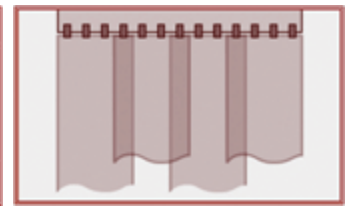

Ex: 8" strips, 50% overlap