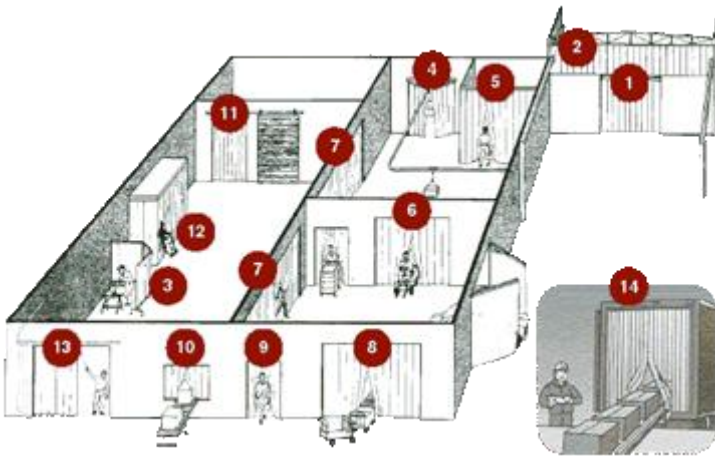

For quotations / orders, call us !