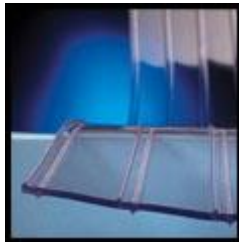

Traffic Curtains

PVC Rolls

"Shower style" Curtains

Impact Traffic Doors

## Traffic Curtains: **Made-to-measure in less than 48 hours**

Traffic Curtains have many industrial uses and several distinct advantages. They are heavy duty, transparent, flexible strip doors for interior or exterior openings, that ensure fast, easy and safe traffic flow on entry or exit. They also act as a barrier to outside conditions, resulting in substantial energy saving.

**UNIK**  
MOUNTING  
\* patents pending

Ex: 6" strips, 66% overlap

Ex: 8" strips, 50% overlap

M1- Wall Mounting

M2- Underneath Mounting

M3- Sliding Track Mounting

M4- 12" Projection Mounting

By courtesy: Sylvain Clusiaux,  
Richard & Cie