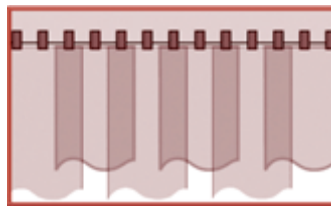

Traffic Curtains

PVC Rolls

"Shower style" Curtains

Impact Traffic Doors

## Traffic Curtains: **Made-to-measure in less than 48 hours**

Traffic Curtains have many industrial uses and several distinct advantages. They are heavy duty, transparent, flexible strip doors for interior or exterior openings, that ensure fast, easy and safe traffic flow on entry or exit. They also act as a barrier to outside conditions, resulting in substantial energy saving.

**UNIK**  
MOUNTING  
\* patents pending

Ex: 6" strips, 66% overlap

Ex: 8" strips, 50% overlap

M1- Wall Mounting

M2- Underneath Mounting

M3- Sliding Track Mounting

M4- 12" Projection Mounting

By courtesy: Sylvain Clusiaux,  
Richard & Cie