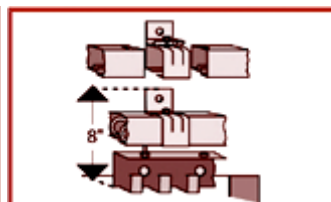

**UNIK**  
MOUNTING  
\* patents pending

Ex: 6" strips, 66% overlap

Ex: 8" strips, 50% overlap

M1- Wall Mounting

M2- Underneath Mounting

M3- Sliding Track Mounting

M4- 12" Projection Mounting

By courtesy: Sylvain Clusiaux,  
Richard & Cie