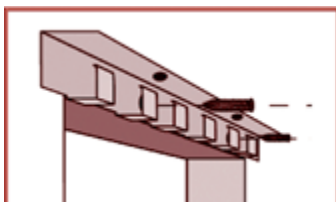

## Traffic Curtains: **Made-to-measure in less than 48 hours**

Traffic Curtains have many industrial uses and several distinct advantages. They are heavy duty, transparent, flexible strip doors for interior or exterior openings, that ensure fast, easy and safe traffic flow on entry or exit. They also act as a barrier to outside conditions, resulting in substantial energy saving.

**UNIK**  
MOUNTING  
\* patents pending

Ex: 6" strips, 66% overlap

Ex: 8" strips, 50% overlap

M1- Wall Mounting

M2- Underneath Mounting

M3- Sliding Track Mounting

M4- 12" Projection Mounting

By courtesy: Sylvain Clusiaux,  
Richard & Cie